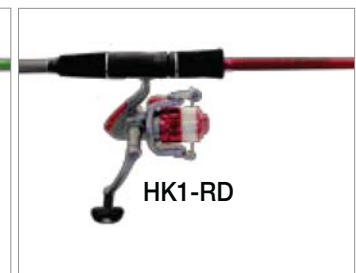

EMERY® SPARTAN™ BOAT COMBO $88.20

- 1BB, front drag, long cast reel (FD360)
- 5ft 6in, 1 piece rod, MH action, ceramic guides, EVA grips
- Master carton: 10