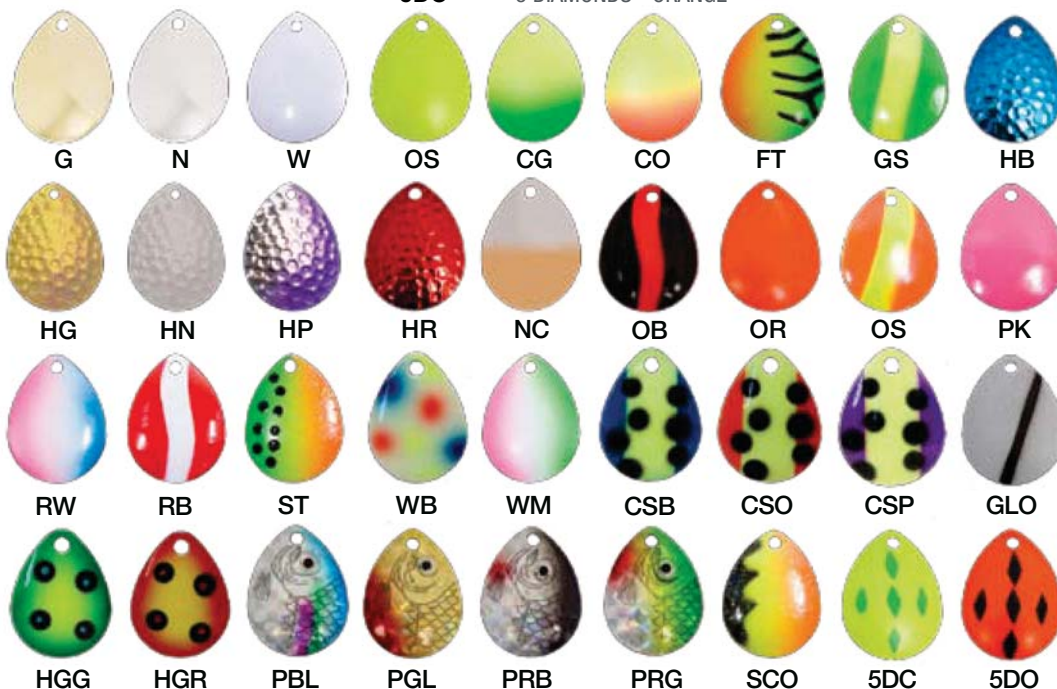

KAMAKAZI® FLOATING WORM HARNESS \$4.22

- 48" length, 15 lb monofilament with looped end
- #4 Colorado blade
- #2 & #4 Kamakazi® red Octopus hook
- Inner carton: 10, Master: 200

BITE-ME RIG

- 12" monofilament with looped end
- #2 Colorado blade & #4 Baitholder hook
- Available in single or double blade
- Inner carton: 10, Master: 200

New 2021

BB2-HB

STK#	BLADE	PRICE
BB1	SINGLE	\$3.09
BB2	DOUBLE	\$3.46

COMPAC HARNESS BLADES \$4.20

- Individual Colorado blades
- Sizes #3 or #4
- Inner ctn: 10, Master: 200

STK#	BLADE	PCS
HBC3	#3	5
HBC4	#4	5

New 2021

HBC4-WB

STK#	COLOUR	WR4/WH4/ WHF4	BB1/ BB2	HBC3/ HBC4
-G	GOLD	✓	✓	✓
-N	NICKEL	✓	✓	✓
-W	WHITE	✓		✓
-CH	CHARTREUSE	✓	✓	✓
-CG	CHARTREUSE/GREEN	✓	✓	
-CO	CHARTREUSE/ORANGE	✓	✓	
-FT	FIRETIGER	✓		
-GS	GREEN STRIPE	✓		
-HB	HAMMERED BLUE	✓	✓	✓
-HG	HAMMERED GOLD		✓	
-HN	HAMMERED NICKEL		✓	
-HP	HAMMERED PURPLE	✓		✓
-HR	HAMMERED RED	✓		
-NC	NICKEL/COPPER		✓	
-OB	BLACK ORANGE STRIPE	✓		
-OR	ORANGE	✓	✓	
-OS	ORANGE STRIPE	✓	✓	
-PK	PINK	✓		
-RB	RAINBOW	✓		
-RW	RED-WHITE	✓	✓	
-ST	SPOTTED TIGER	✓		
-WM	WATERMELON	✓		✓
-WB	WONDERBREAD	✓		✓
-CSB	CHARTREUSE/BLUE	✓		✓
-CSP	CHARTREUSE/PURPLE	✓		✓
-CSO	CHARTREUSE/ORANGE	✓		✓
-GLO	GLOW	✓		
-HGG	HOLO GOLD/GREEN	✓		✓
-HGR	HOLO GOLD/RED	✓		✓
-PBL	PRISM BLUE	✓		✓
-PGL	PRISM GOLD	✓		✓
-PRB	PRISM BLACK	✓		✓
-PRG	PRISM GREEN	✓		✓
-SCO	SCALLOP ORANGE	✓		
-5DC	5 DIAMONDS - CHART	✓		
-5DO	5 DIAMONDS - ORANGE	✓		