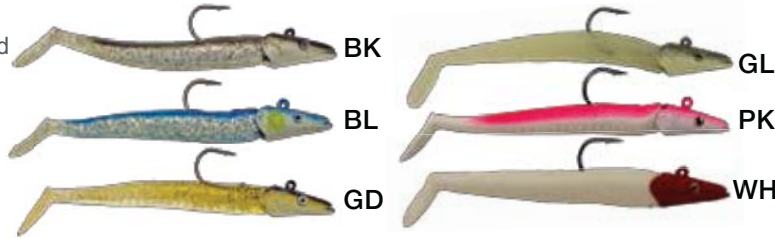

Sparkle Ghosts, Diving Minnows & Glow Jigs

SPARKLE GHOST $16.00

- Plastic body with lead weighted head

- BK-Black
- GN-Green
- BL-Blue
- PK-Pink
- GD-Gold
- WH-White
- GL-Glow

SPG6-GN

STK#	LENGTH	WEIGHT	PCS	COLOUR
SPG4	4"	3/4 OZ	3	BK, BL, GD, GL, PK, WH
SPG6	6"	1 1/2 OZ	2	BK, BL, GL, GN, PK, WH

DIVING MINNOWS

- Available in 1/2, 3/4, 1, 1 1/2, 3 & 5 oz
- Nickel treble hook

- GL-Glow
- NB-Nickel/Black
- NG-Nickel/Green
- SB-Silver/Blue
- RY-Red/Yellow