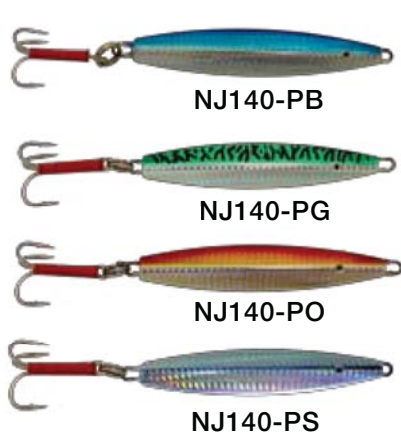

STK#	OZ (G)	COLOURS	PRICE
NJ140	5 (140)	PB, PG, PO, PS	$15.33
NJ450	16 (450)	S, PO, PS	$33.83
NJ500	18 (500)	S	$37.65
NJ600	21 (600)	S	$40.37