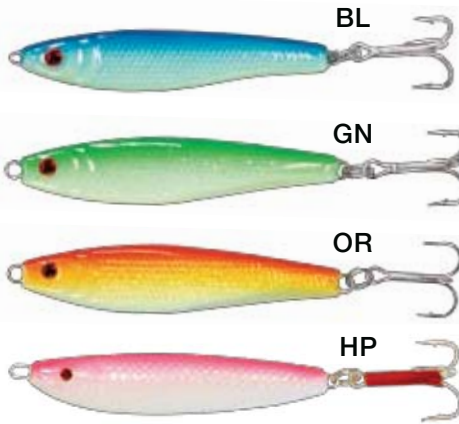

DIVING MINNOWS

- Available in 1/2, 3/4, 1, 1 1/2, 3 & 5 oz
- Nickel treble hook

- GL-Glow
- NB-Nickel/Black
- NG-Nickel/Green
- SB-Silver/Blue
- RY-Red/Yellow

STK#	OZ (G)	COLOURS	PRICE
DM15	1/2 (15)	GL, NG, SB	\$7.78
DM20	3/4 (20)	GL, NB, NG, SB	\$8.27
DM30	1 (30)	NB, NG, RY, SB	\$8.64
DM40	1 1/2 (40)	NG, SB	\$9.33
DM140	5 (140)	NG, RY	\$12.35

GLOW JIGGERS

- Available in 1/2, 1 1/2, 2, 3, 5 & 9 oz
- Nickel treble hook
- Lead jigs coated with clear, hardened lacquers for a lustrous shine

STK#	OZ (G)	COLOURS	PRICE
GJ15	1/2 (15)	BL, GN, PS	\$7.28
GJ40	1 1/2 (40)	BL, GN, OR, HP, PB, PG	\$8.59
GJ60	2 (60)	BL, GN, OR, HP, PB, PG	\$9.88
GJ90	3 (90)	BL, GN, OR, HP, PG	\$10.74
GJ140	5 (140)	BL, GN, OR, PR, PS, HP, PB, PG, RG	\$14.69
GJ250	9 (250)	GN, OR, PS	\$24.07