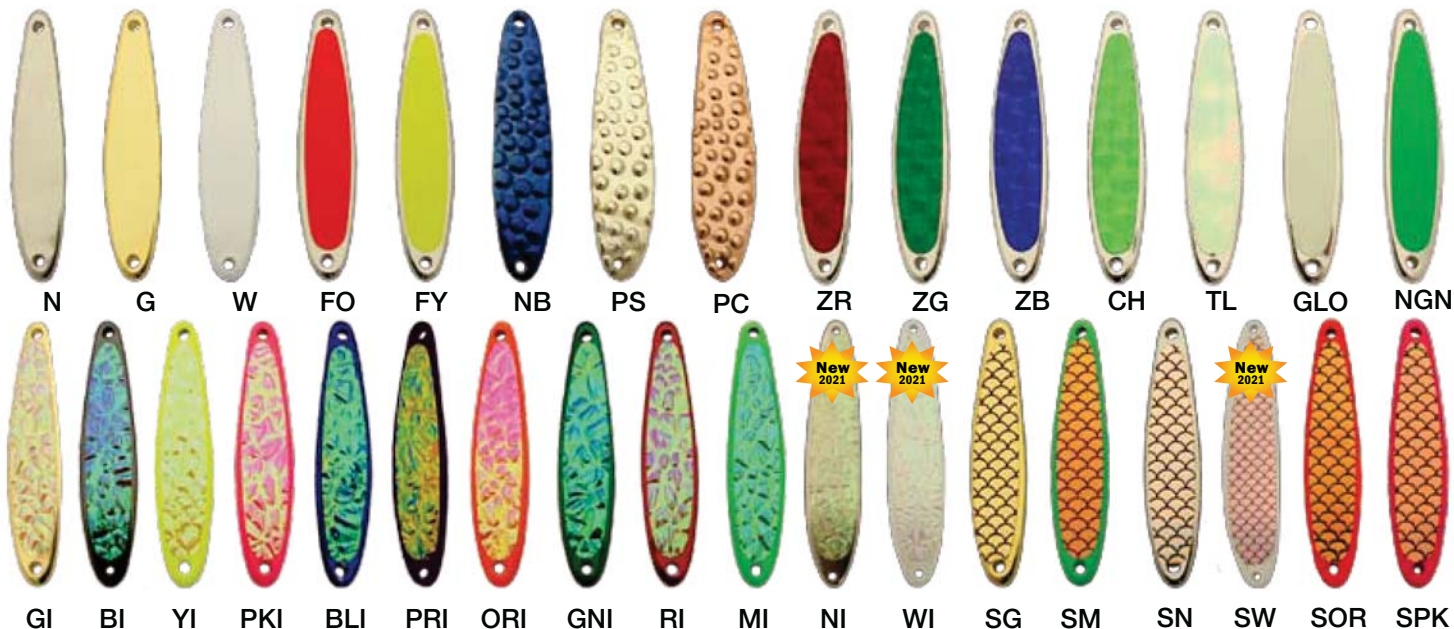

SWEDISH PIMPLE®

The Swedish Pimple® is modeled from jigging lures used in Sweden for over 100 years. This superb lure will give you excellent results in both fresh and saltwater conditions. It can be used for both winter and summer fishing. It's also a proven favourite for walleye, trout, coho salmon, northern bass & pan fish. It's rigged with an extra strong nickel treble hook with bonus flipper. Inner carton: 10