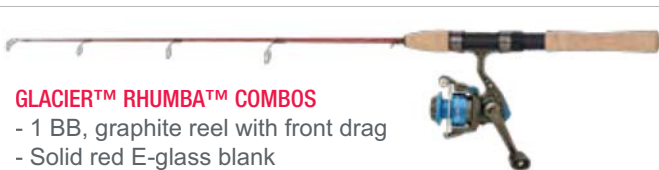

GLACIER™ RHUMBA™ COMBOS

- 1 BB, graphite reel with front drag
- Solid red E-glass blank
- Chromium-D stainless steel guides
- Cork handle

STK#	LENGTH	ACTION	PRICE
GL10-DM24	24"	MEDIUM	$38.00
GL10-DM30	30"	MEDIUM	$38.00