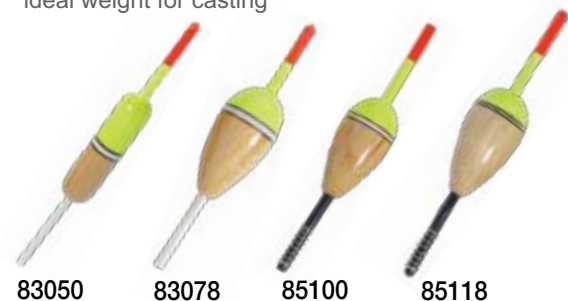

3316RWPB

BOBBER ASSORTMENT \$8.32

- Total 12 bobbers
 size 3/4": 4 pcs
 size 1" : 4 pcs
 size 1 ¼" : 4 pcs
 - Inner carton: 10;
 Master: 50

331456

BALSA SLIP & SPRING FLOATS

- These slip floats slide smoothly along your line
 - You'll know just when they hit!
 - Balsa wood provides the ultimate sensitivity & ideal weight for casting