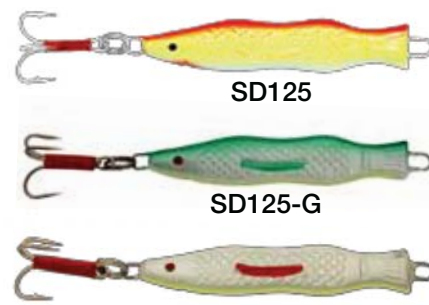

DEEP DIVERS \$11.23

- 4 1/2 oz
- #4/0 treble hook
- Inner carton: 10, Master: 100

STK#	COLOUR
DD120-B	BLUE/WHITE
DD120-G	GREEN/WHITE
DD120-Y	YELLOW/ORG

SAUCY DIVERS \$14.52

- 4 1/2 oz
- #2/0 treble hook
- Effective lure for mackerel & cod fishing
- Inner ctn: 10, Master: 100