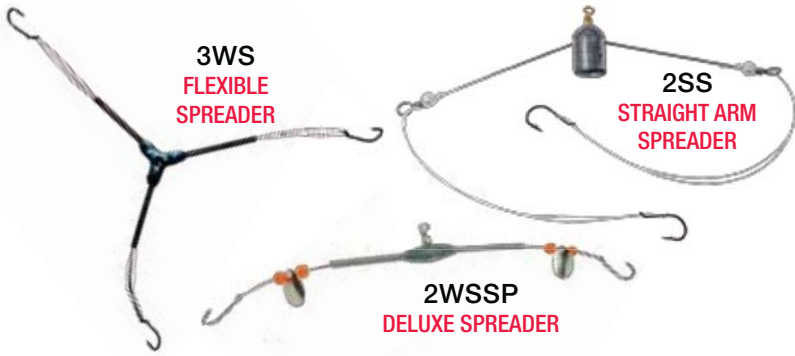

Spreaders, Skimmers, Bells & Creepers